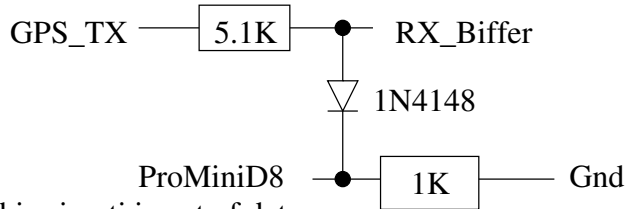

GPS enable. Biffer reboots if there is data in the serial buffer when speed changed to 4800.

This circuit is out of date.